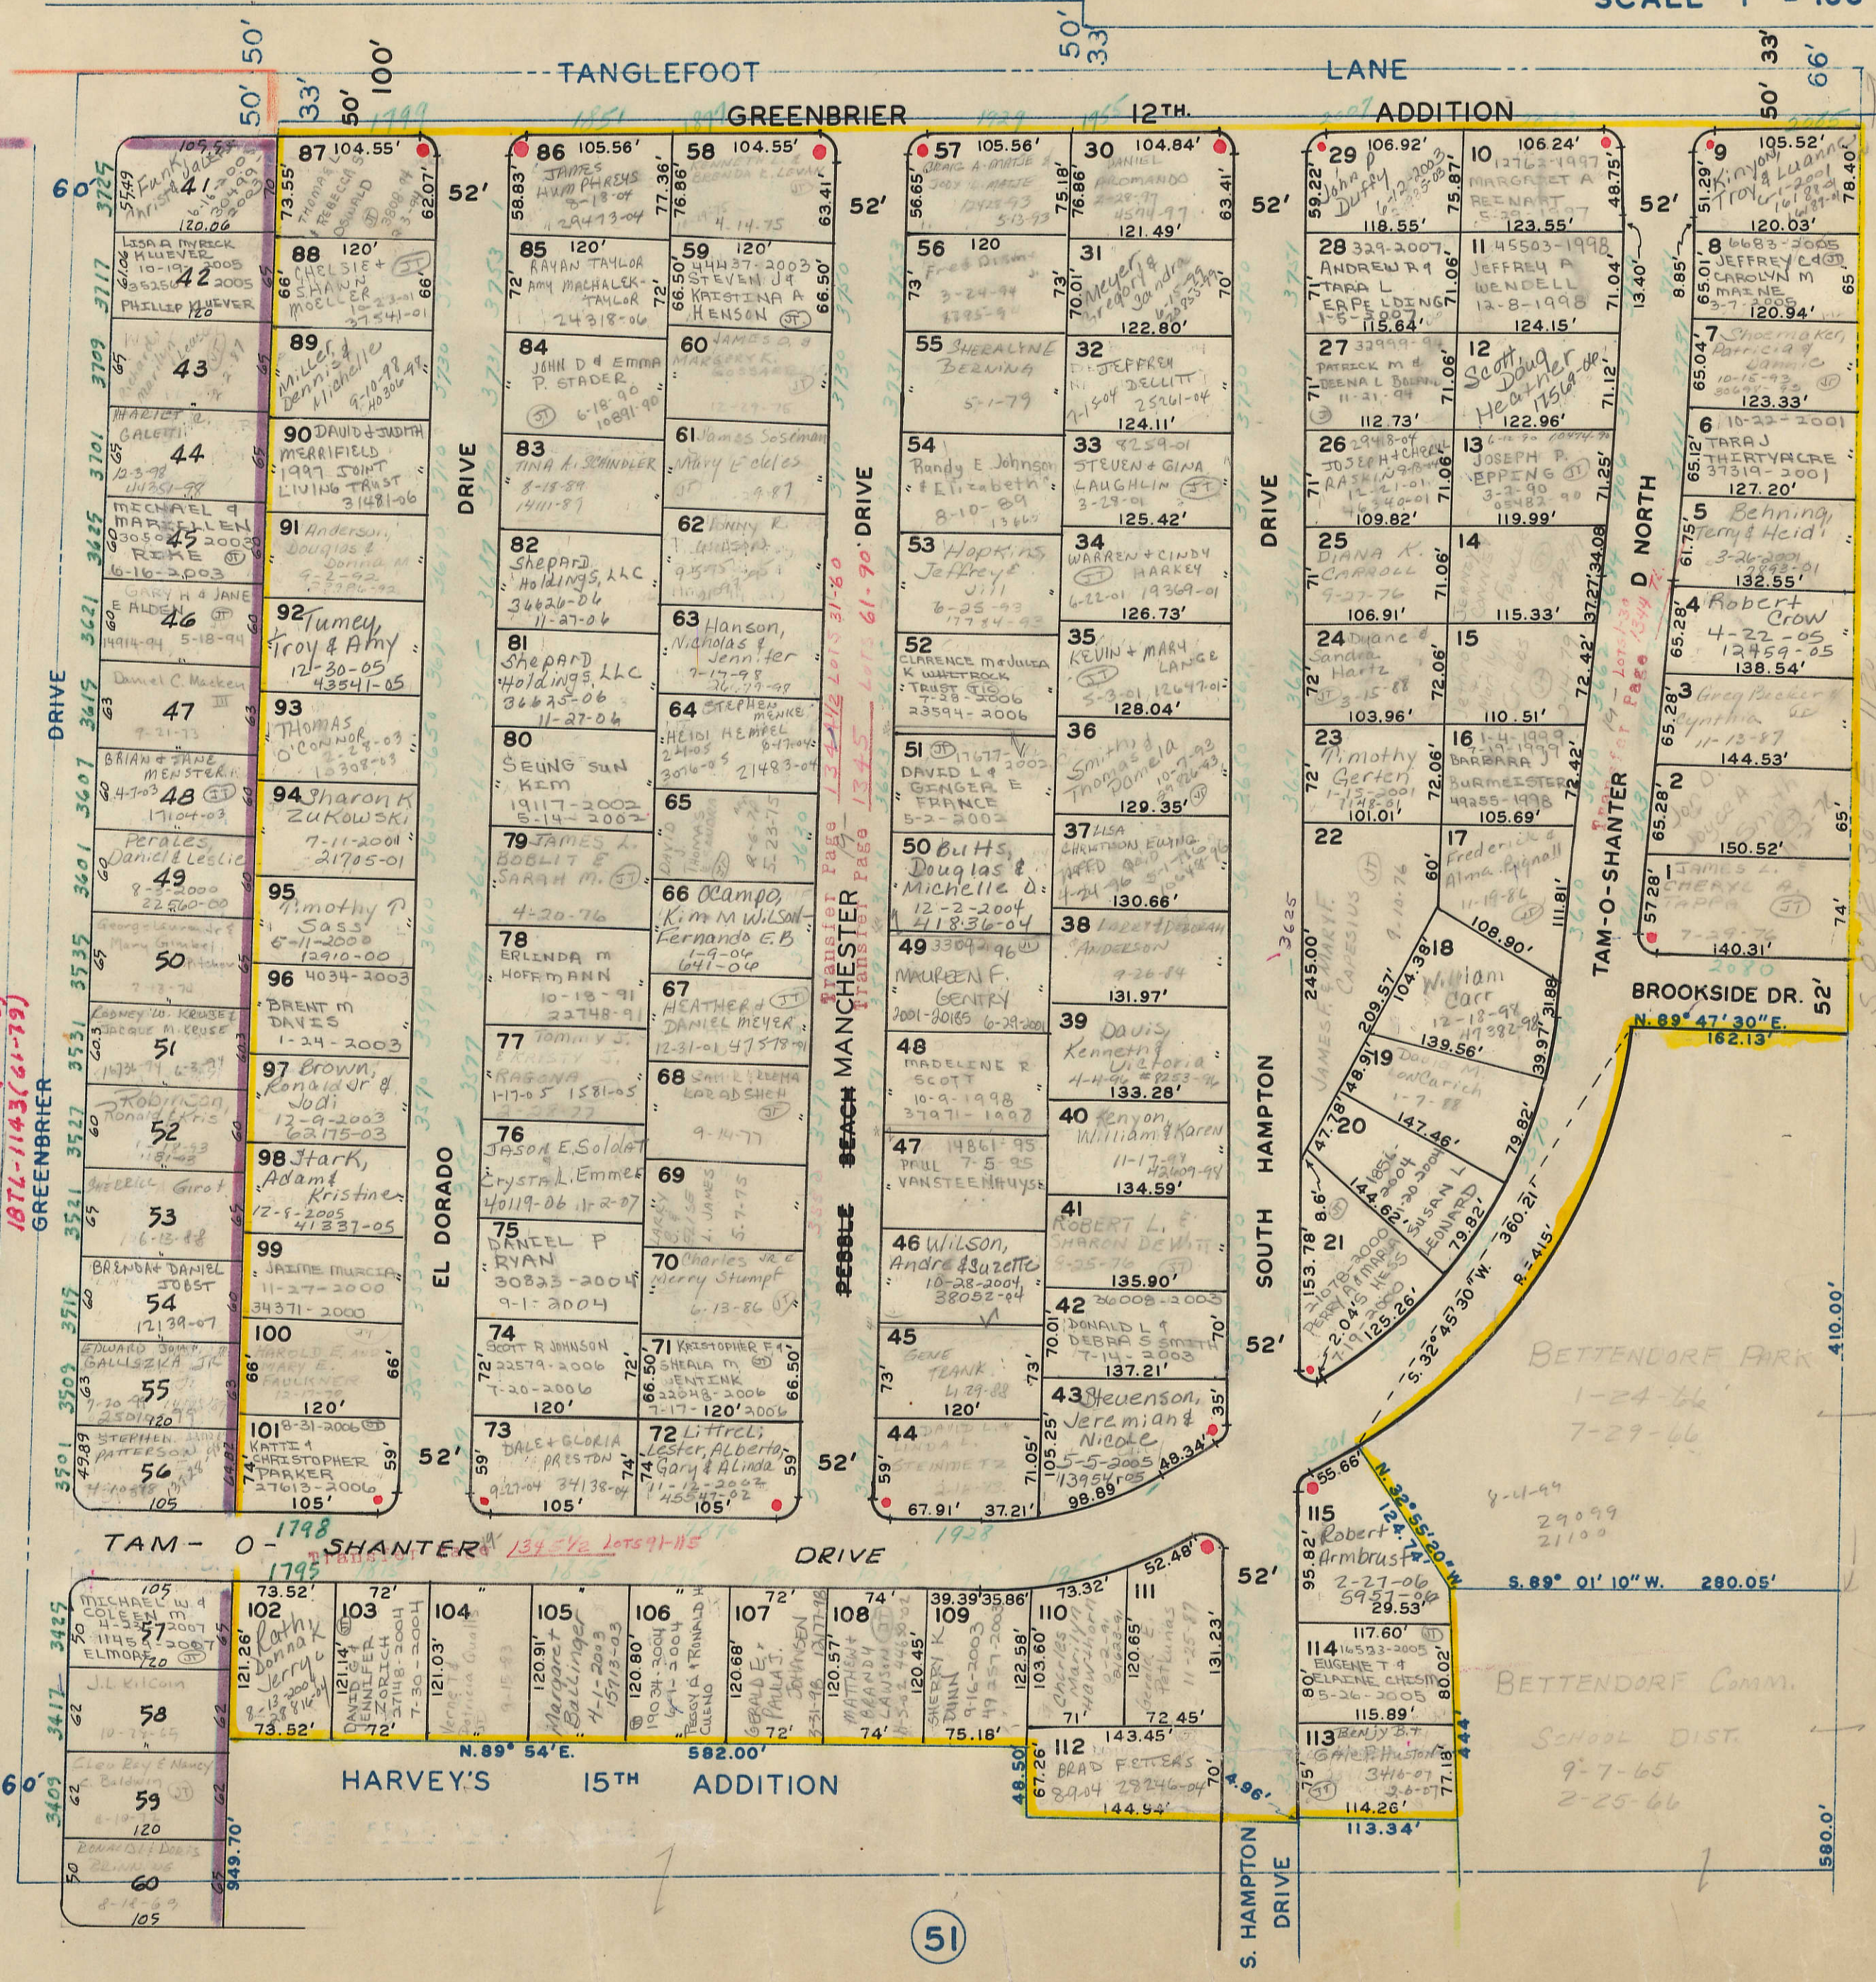

4-23-74 ALL BANK LOTS OWNED BY WEDGEWOOD JOINT VENTURE UNLESS OTHERWISE INDICATED
7-29-75 LOTS 1-43 INCL AND LOTS 110-113 INCL OWNED BY PARK RESIDENTIAL INVESTMENT, INC.

19

SEVENTH ADDITION
187L-1141(1-30)
187L-1142(31-60)
187L-1143(61-79)
GREENBRIER

37

51

● = 15' RADIUS